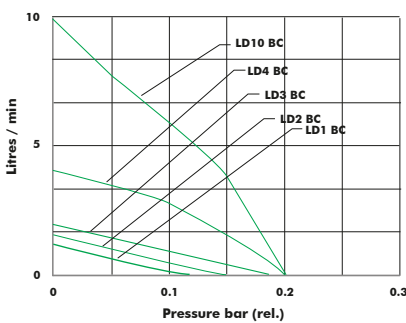

LD/ACO 22 SERIES

- 1.3 to 30 litres per minute
- Low cost series for continuous or intermittent duty
- Multiple outlet options eliminate the need for manifolds
- Intergrated rubber feet reduce vibration and keep noise levels minimal
- Ideal for single or multi pot hydroponics systems or small fish tanks

IDEAL FOR

MODEL	FLOW (Max)	PRESSURE (Max)	CONNECTOR	POWER	DIMENSIONS
LD1 BC/ACO2201	1.3 l/min	0.12 bar	4mm	1.8W	88 x 60 x 53mm
LD2 BC/ACO2202	1.6 l/min	0.15 bar	4mm	2W	110 x 68 x 63mm
LD3 BC/ACO2203	2 l/min	0.18 bar	4mm	2.5W	140 x 145 x 95mm
LD4 BC/ACO2204 (2 Outlets)	4 l/min	0.20 bar	4mm	4W	156 x 95 x 75mm
LD10 BC/ACO2206 (4 Outlets)	10 l/min	0.20 bar	4mm	8W	188 x 120 x 100mm
LD30 BC/ACO2208	30 l/min	0.25 bar	4mm	25W	221 x 156 x 125mm