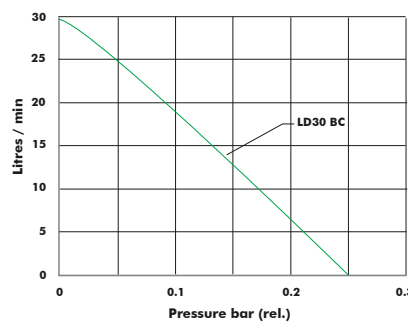

LD/ACO 22 SERIES

- 1.3 to 30 litres per minute
- Low cost series for continuous or intermittent duty
- Multiple outlet options eliminate the need for manifolds
- Intergrated rubber feet reduce vibration and keep noise levels minimal
- Ideal for single or multi pot hydroponics systems or small fish tanks

IDEAL FOR

MODEL	FLOW (Max)	PRESSURE (Max)	CONNECTOR	POWER	DIMENSIONS
LD1 BC/ACO2201	1.3 l/min	0.12 bar	4mm	1.8W	88 x 60 x 53mm
LD2 BC/ACO2202	1.6 l/min	0.15 bar	4mm	2W	110 x 68 x 63mm
LD3 BC/ACO2203	2 l/min	0.18 bar	4mm	2.5W	140 x 145 x 95mm
LD4 BC/ACO2204 (2 Outlets)	4 l/min	0.20 bar	4mm	4W	156 x 95 x 75mm
LD10 BC/ACO2206 (4 Outlets)	10 l/min	0.20 bar	4mm	8W	188 x 120 x 100mm
LD30 BC/ACO2208	30 l/min	0.25 bar	4mm	25W	221 x 156 x 125mm