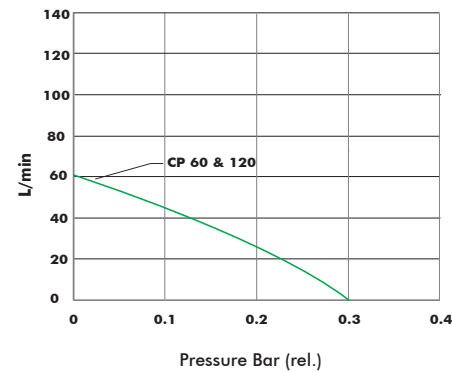

CP SERIES

- 60 litres per minute.
- Variable flow control
- Oil free design ensures contamination free air
- Battery will charge when the pump is connected with AC power supply
- Changes automatically to DC when AC is off
- The DC power can work up to 8 hours
- Maintenance-free 12V battery inside

FEATURES

Air Outlet

Air Regulator Control

IDEAL FOR

HYDROPONICS

AQUATICS

MODEL	FLOW (Max)	PRESSURE (Max)	CONNECTOR	POWER	DIMENSIONS
CP60	60 l/min	0.3 bar	8mm	30W	294 x 202 x 181mm
CP120 x2 OUTLETS	60 l/min (x2)	0.3 bar	8mm	28W	342 x 225 x 202mm