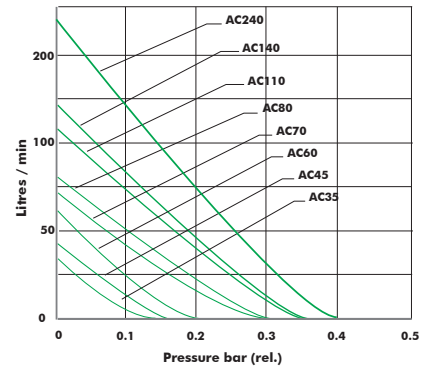

AC SERIES (PISTON PUMP)

- 35 to 275 litres per minute
- Exceptionally large airflow for the size of unit
- Low power consumption
- Oil free pumping
- Robust and virtually maintenance free
- High flow from compact unit
- All AC Series pumps come supplied complete with manifold and brass fitting

IDEAL FOR

HYDROPONICS

AQUATICS

MODEL	FLOW (Max)	PRESSURE (Max)	CONNECTOR	POWER	DIMENSIONS	MANIFOLD
AC35/ACO208	35 l/min	0.15 bar	8mm	18W	120 x 80 x 78mm	6 way
AC45/ACO308	45 l/min	0.18 bar	8mm	22W	159 x 90 x 95mm	6 way
AC60/ACO 318	60 l/min	0.2 bar	8mm	32W	182 x 95 x 116mm	6 way
AC70/ACO 328	70 l/min	0.3 bar	10mm	50W	199 x 108 x 133mm	6 way
AC80/ACO388D	80 l/min	0.3 bar	10mm	70W	232 x 120 x 148mm	6 way
AC110/ACO009	110 l/min	0.35 bar	12mm	102W	278 x 147 x 170mm	16 way
AC140/ACO009E	140 l/min	0.35 bar	12mm	112W	283 x 147 x 173mm	16 way
AC240/ACO300A	240 l/min	0.4 bar	12mm	160W	307 x 156 x 189mm	20 way
AC275/ ACO500	275 l/min	0.45 bar	14mm	175W	337 x 171 x 202mm	20 way